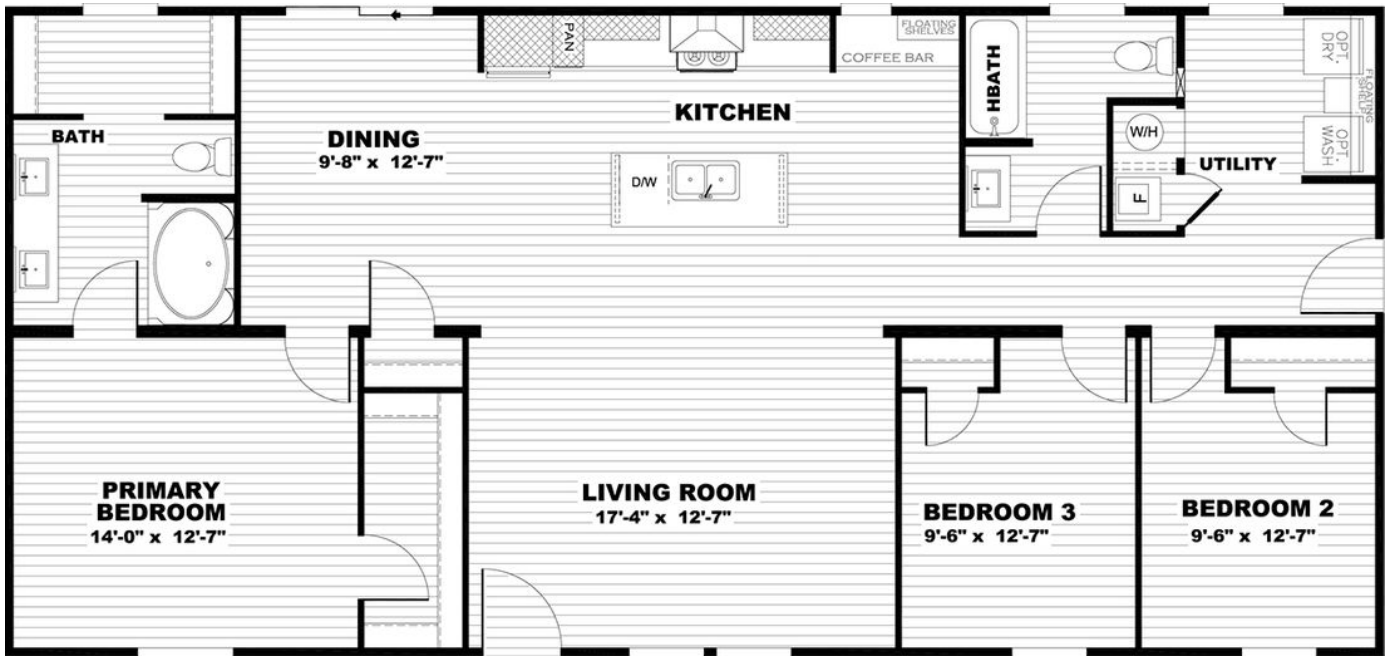

Opening doors to a better life.

EXPLORER NEW - 30CEE28563CH

Plan Details

Bedrooms	3
Bathrooms	2
Sq Feet	1475
Width	28
Depth	56

The home series and floor plans indicated will vary by retailer and state. Your local Home Center can quote you on specific prices and terms of purchase for specific homes. Clayton Waycross invests in continuous product and process improvement. All home series, floor plans, specifications, dimension, features, materials, availability, and starting prices shown on this website are artist's renderings or estimates, and are subject to change without notice. Dimensions are nominal and length and width measurements are from exterior wall to exterior wall.