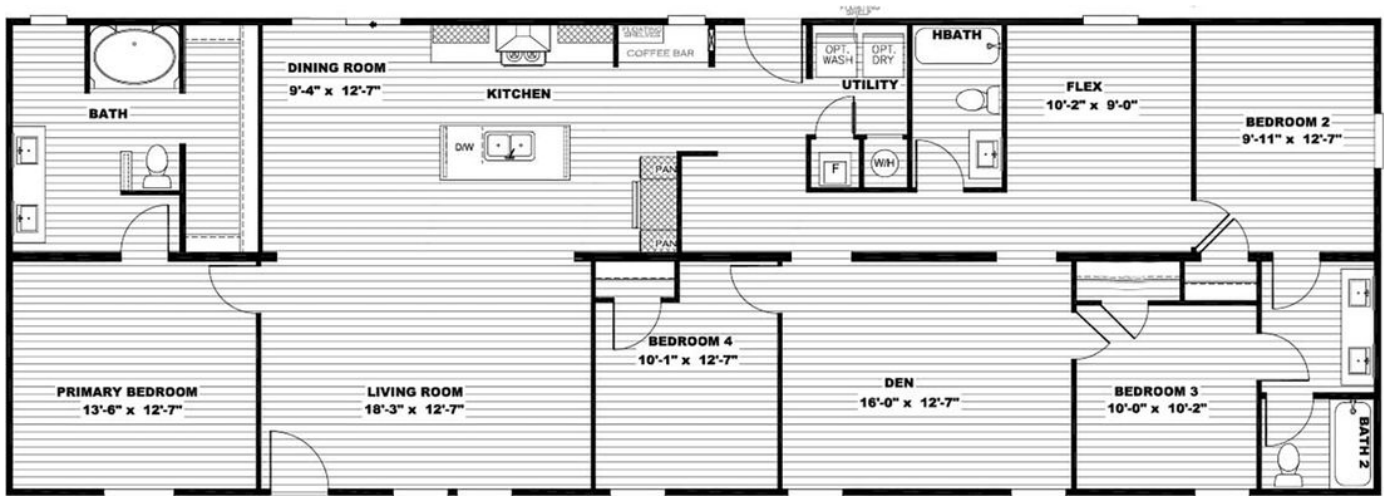

## SNOWCAP - 30CEE28764BH

### Plan Details

Bedrooms	4
Bathrooms	3
Sq Feet	2001
Width	28
Depth	76

The home series and floor plans indicated will vary by retailer and state. Your local Home Center can quote you on specific prices and terms of purchase for specific homes. Clayton Waycross invests in continuous product and process improvement. All home series, floor plans, specifications, dimension, features, materials, availability, and starting prices shown on this website are artist's renderings or estimates, and are subject to change without notice. Dimensions are nominal and length and width measurements are from exterior wall to exterior wall.