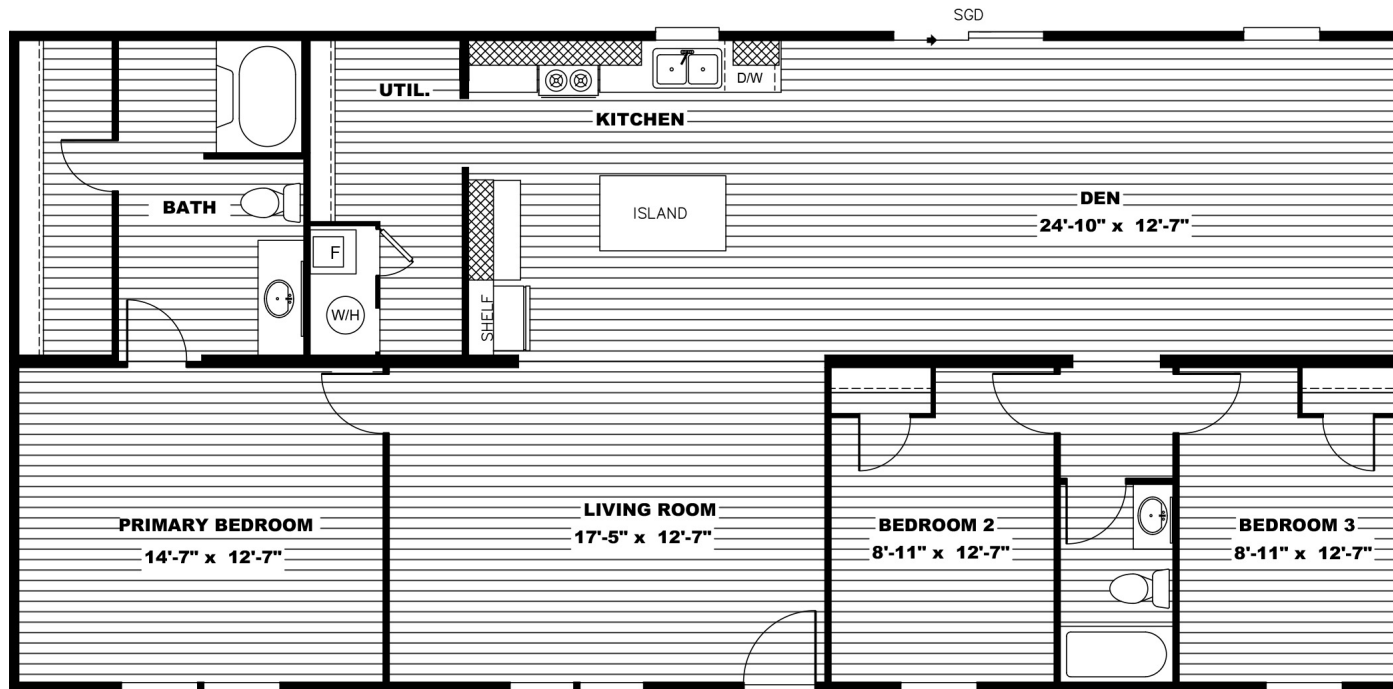

MARVELOUS 3

TRU28563M // 3 beds // 2 baths // 1,475 sq. ft. // 28x56

OWN IT

The home series and floor plans indicated will vary by retailer and state. Your local Home Center can quote you on specific prices and terms of purchase for specific homes. TRU invests in continuous product and process improvement. All home series, floor plans, specifications, dimension, features, materials, availability, and starting prices shown on this website are artist's renderings or estimates, and are subject to change without notice. Dimensions are nominal and length and width measurements are from exterior wall to exterior wall.