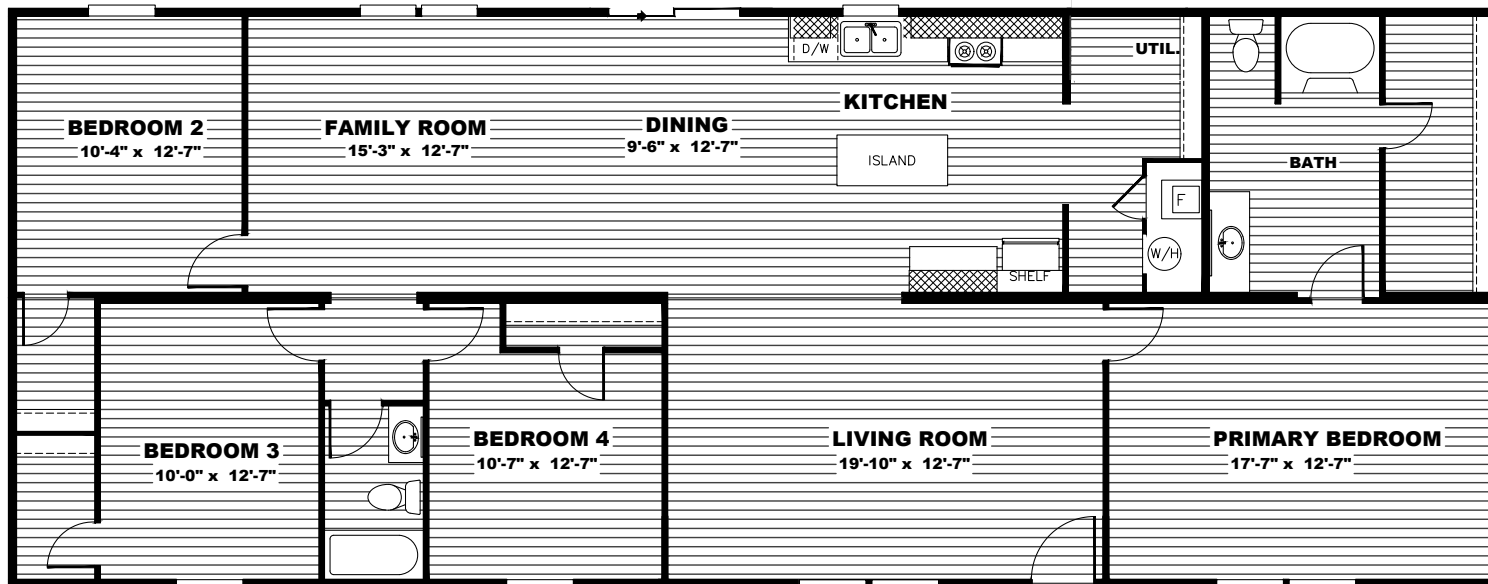

# PRIDE

TRU28684R // 4 beds // 2 baths // 1,791 sq. ft. // 28x68

OWN IT

The home series and floor plans indicated will vary by retailer and state. Your local Home Center can quote you on specific prices and terms of purchase for specific homes. TRU invests in continuous product and process improvement. All home series, floor plans, specifications, dimension, features, materials, availability, and starting prices shown on this website are artist's renderings or estimates, and are subject to change without notice. Dimensions are nominal and length and width measurements are from exterior wall to exterior wall.