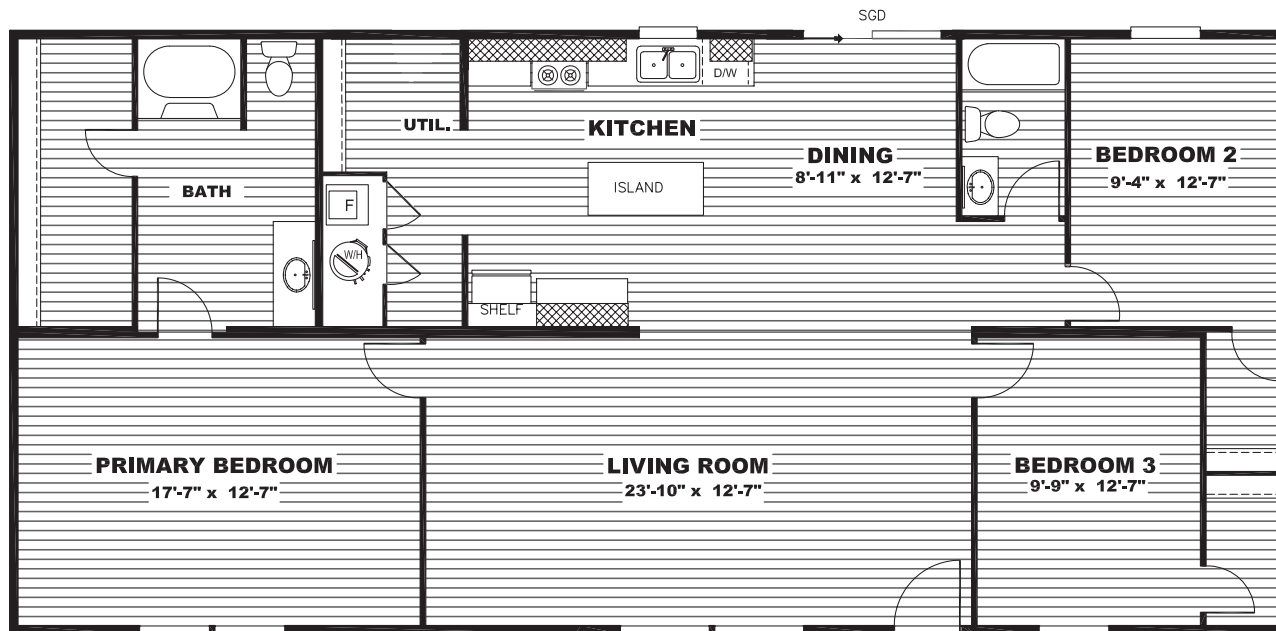

THRILL

TRU28563R // 3 beds // 2 bath // 1,475 sq. ft. // 28x56

OWN IT

The home series and floor plans indicated will vary by retailer and state. Your local Home Center can quote you on specific prices and terms of purchase for specific homes. TRU invests in continuous product and process improvement. All home series, floor plans, specifications, dimension, features, materials, availability, and starting prices shown on this website are artist's renderings or estimates, and are subject to change without notice. Dimensions are nominal and length and width measurements are from exterior wall to exterior wall.