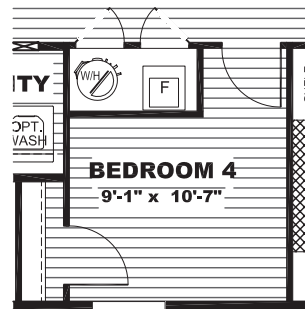

SENSATION

TRS16763E // 4 beds // 2 baths // 1,140 sq. ft. // 16x76

The home series and floor plans indicated will vary by retailer and state. Your local Home Center can quote you on specific prices and terms of purchase for specific homes. TRU invests in continuous product and process improvement. All home series, floor plans, specifications, dimension, features, materials, availability, and starting prices shown on this website are artist's renderings or estimates, and are subject to change without notice. Dimensions are nominal and length and width measurements are from exterior wall to exterior wall.