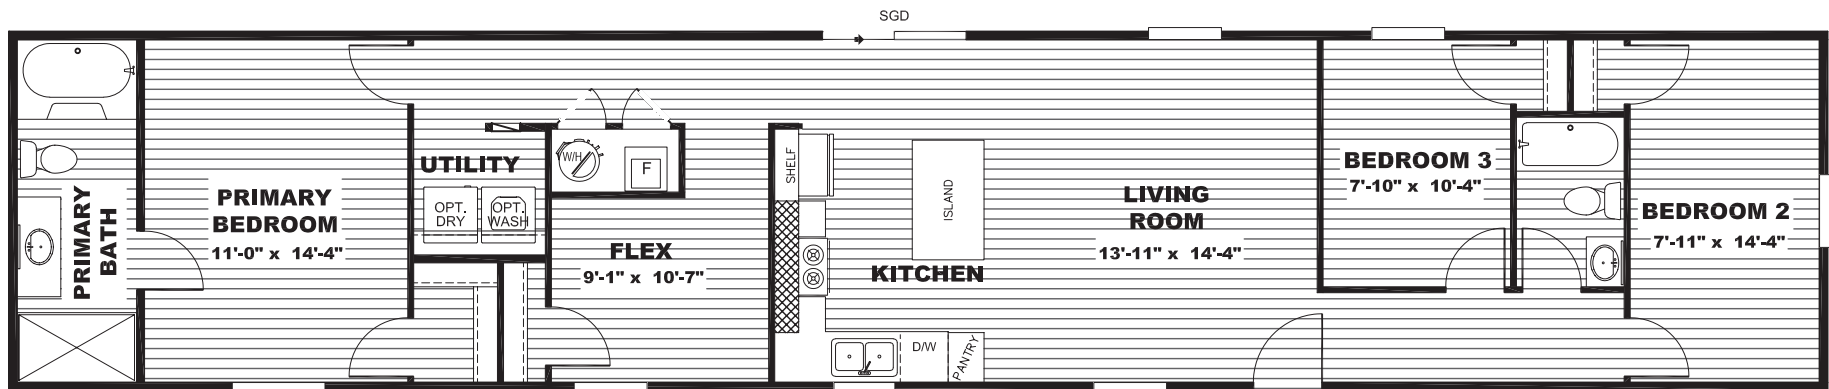

SENSATION

TRS16763E // 4 beds // 2 baths // 1,140 sq. ft. // 16x76

The home series and floor plans indicated will vary by retailer and state. Your local Home Center can quote you on specific prices and terms of purchase for specific homes. TRU invests in continuous product and process improvement. All home series, floor plans, specifications, dimension, features, materials, availability, and starting prices shown on this website are artist's renderings or estimates, and are subject to change without notice. Dimensions are nominal and length and width measurements are from exterior wall to exterior wall.