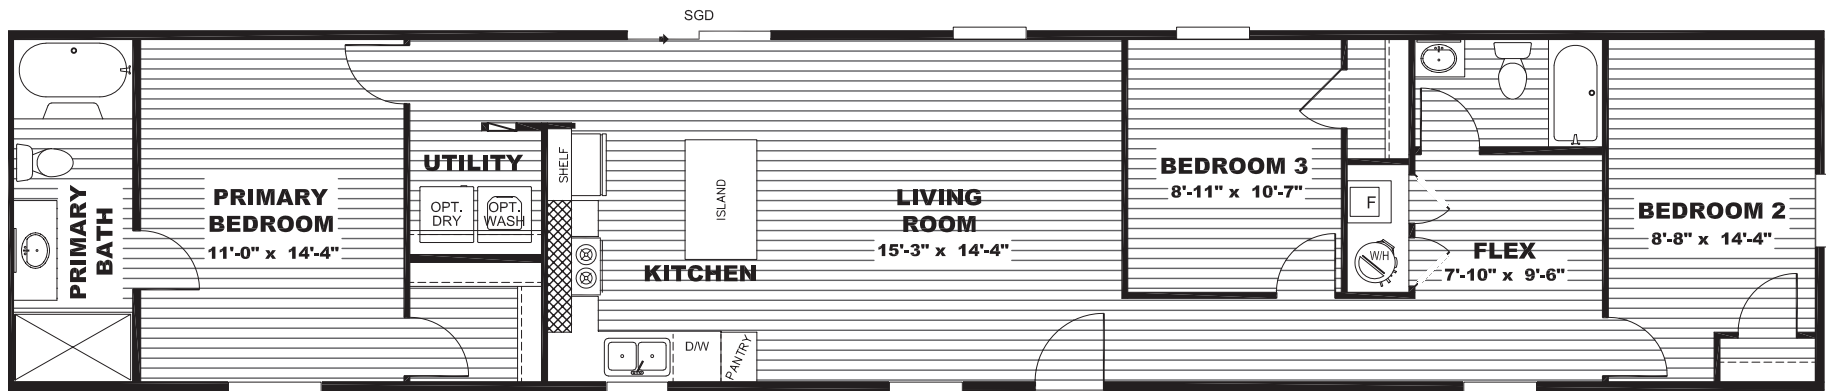

# SPLENDOR

TRS16763Z // 3 beds // 2 baths // 1,140 sq. ft. // 16x76

The home series and floor plans indicated will vary by retailer and state. Your local Home Center can quote you on specific prices and terms of purchase for specific homes. TRU invests in continuous product and process improvement. All home series, floor plans, specifications, dimension, features, materials, availability, and starting prices shown on this website are artist's renderings or estimates, and are subject to change without notice. Dimensions are nominal and length and width measurements are from exterior wall to exterior wall.